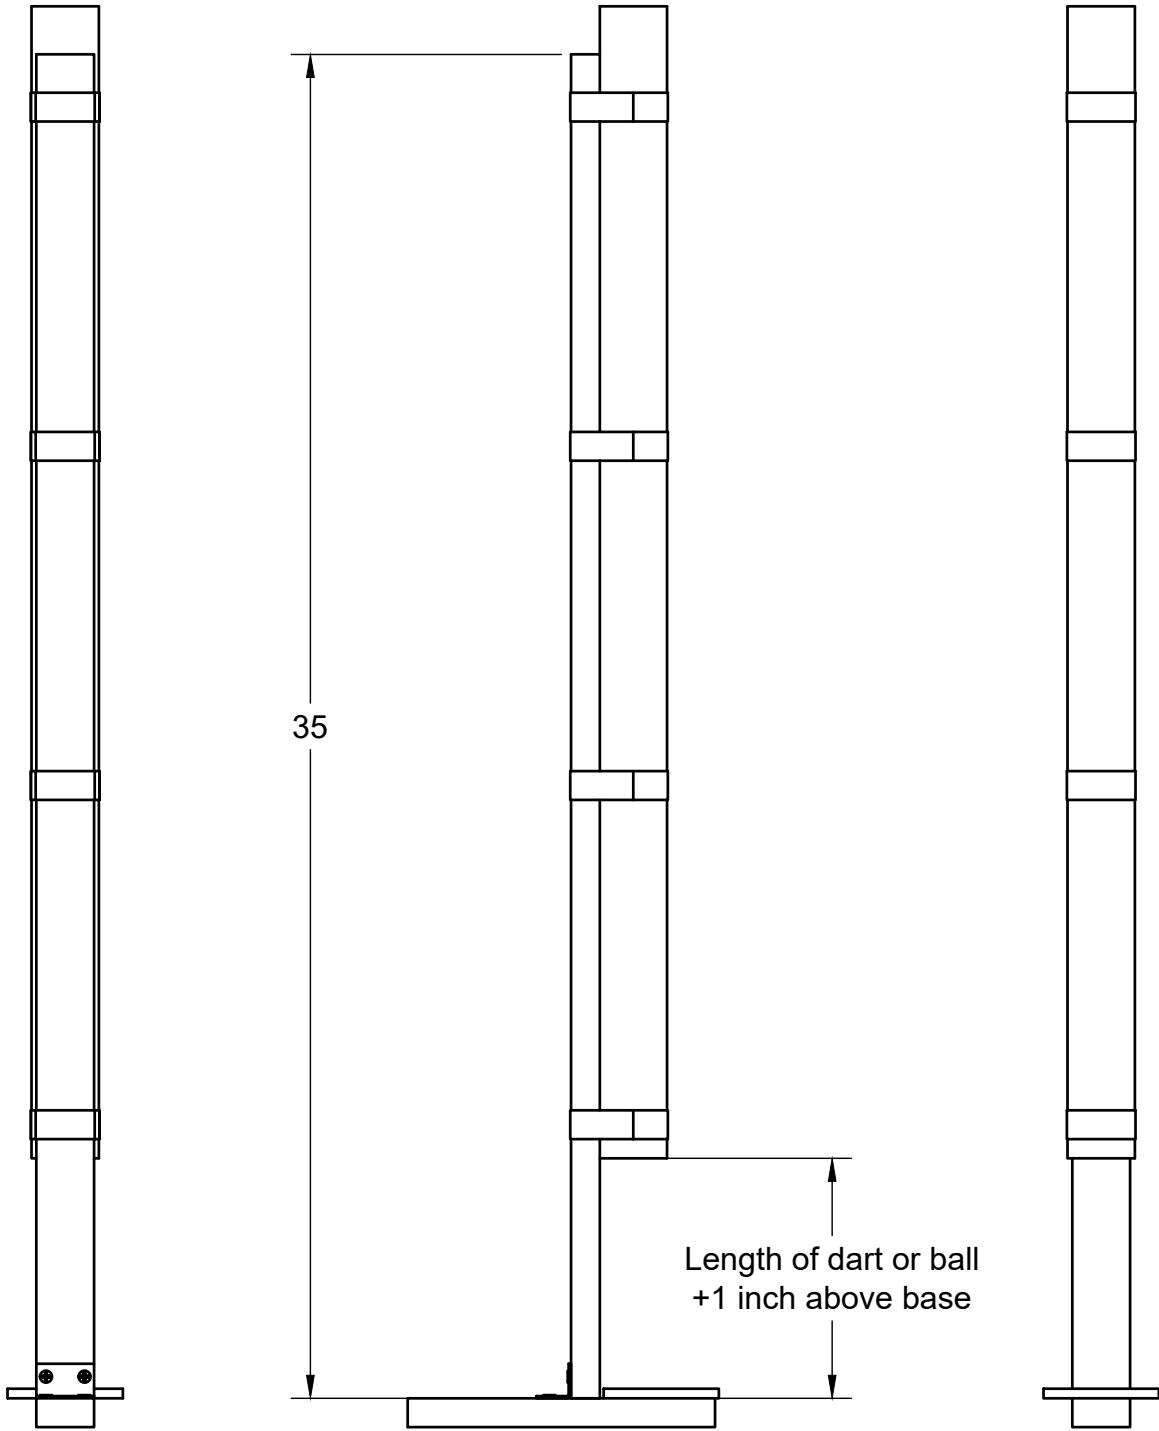

Clamp to table here

35

Length of dart or ball
+1 inch above base

8

4.25

Falling Dart or Ball Impact Testing Jig

(c) 2020 Kidizen Science
KidizenScience.com

Units = inches