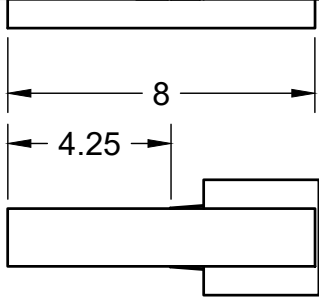

Clamp to table here

35

Length of dart or ball
+1 inch above base

8

4.25

Falling Dart or Ball Impact Testing Jig

(c) 2020 Kidizen Science
KidizenScience.com

Units = inches